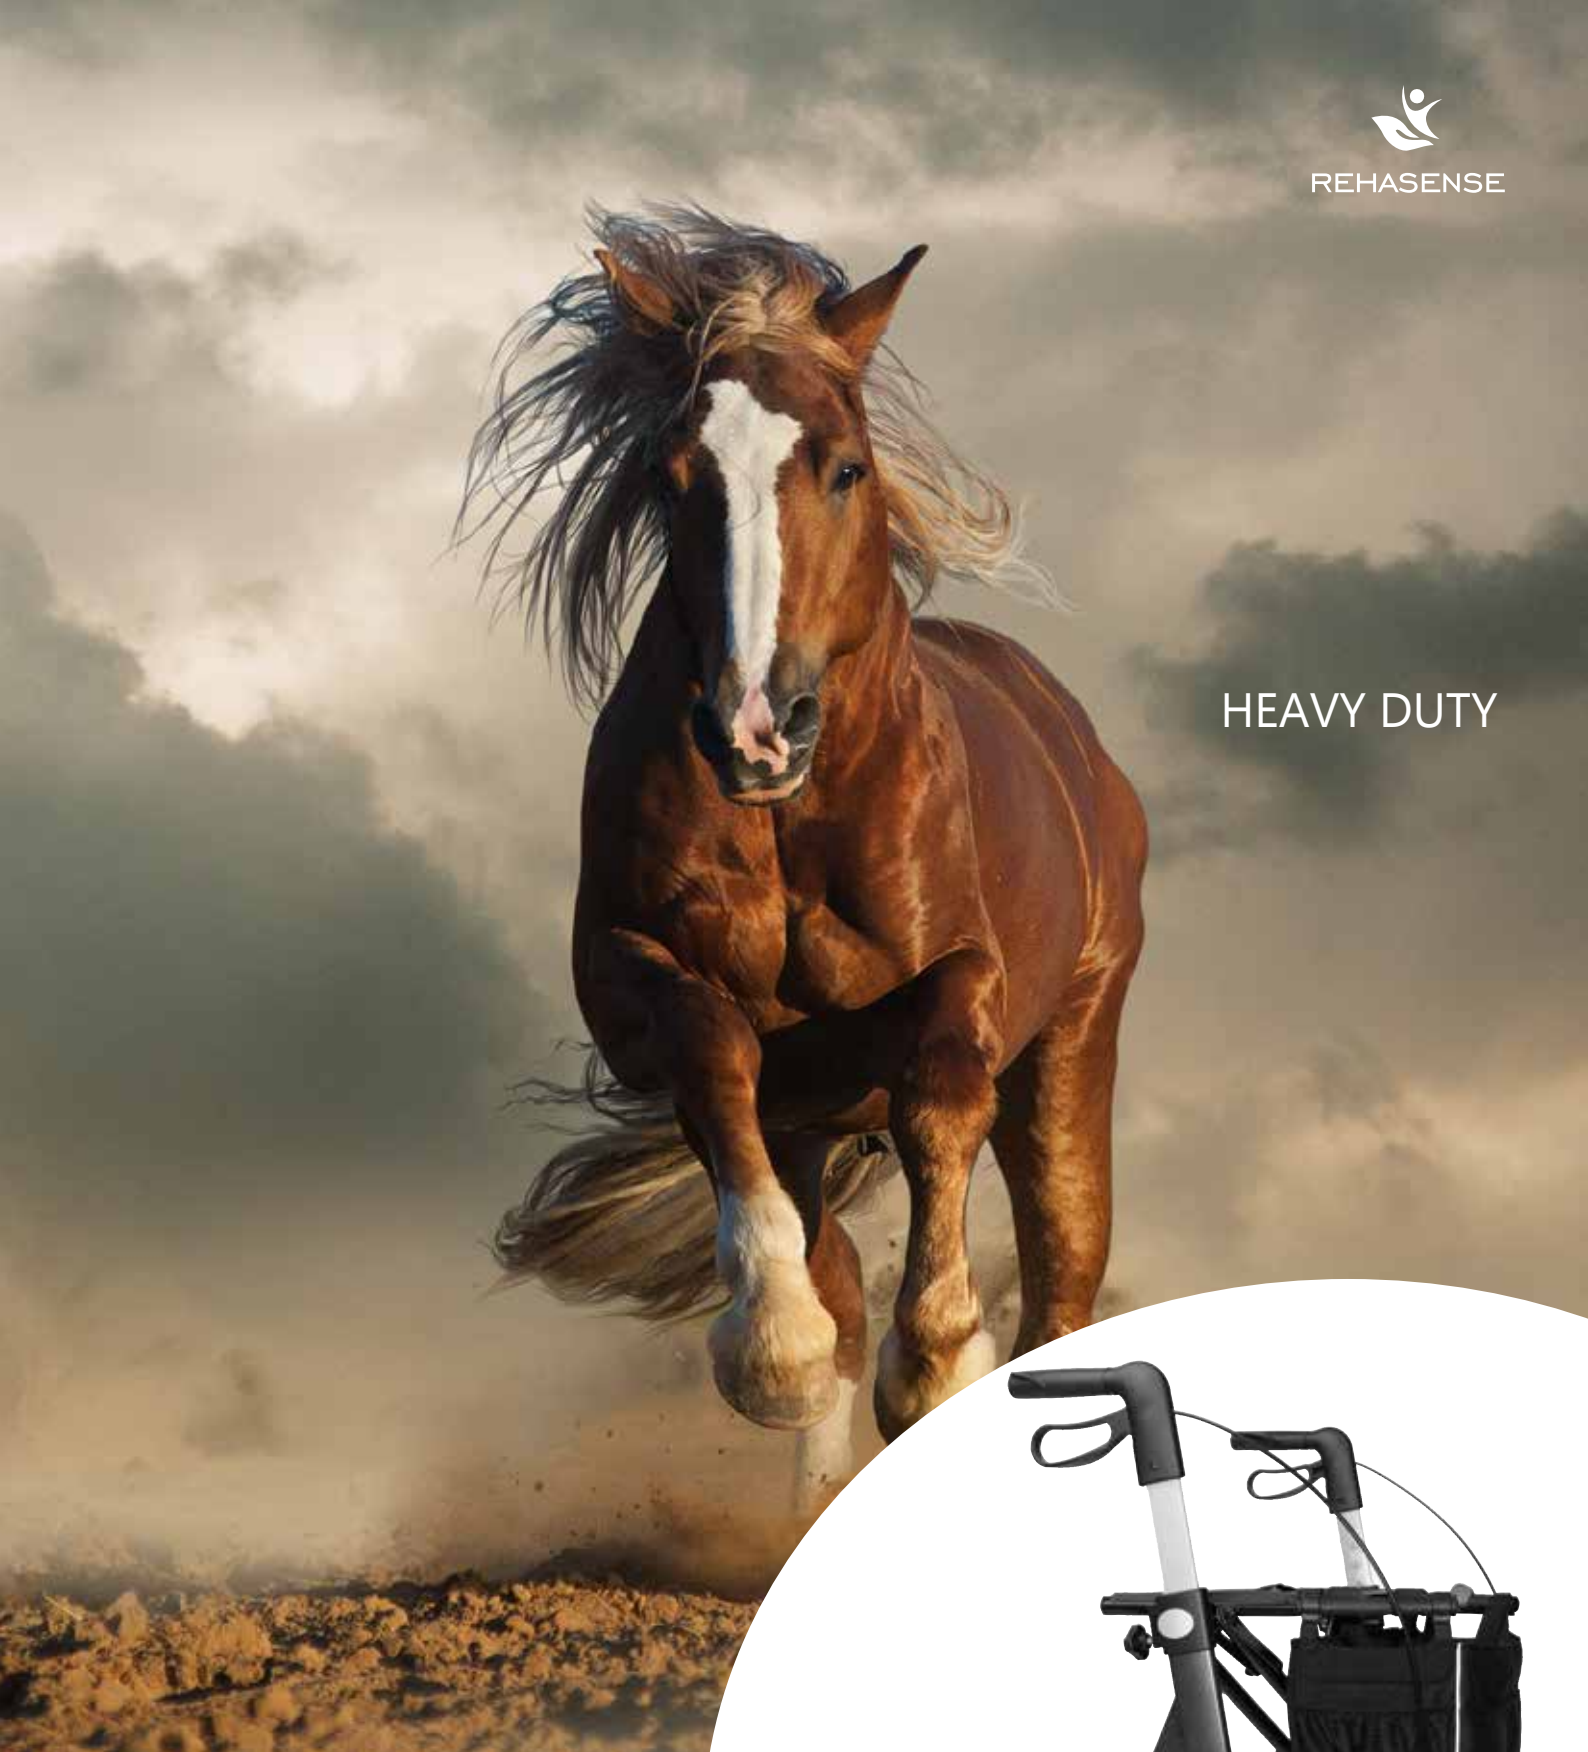

REHASENSE

HEAVY DUTY

SERVER HD

THE HEAVY DUTY ROLLATOR

The Heavy Duty version of the Rehasense Server rollator range. Weighing less than 8 kg, the Server HD re-enforced, extra wide frame can carry 200 kg.

SERVER HD

THE HEAVY DUTY ROLLATOR

REHASENSE

FOLDABLE AND EASY TO CARRY

Server HD folds easily and stays that way with a simple locking system that doubles up as an ergonomically shaped carrying handle.

STEADY AND DURABLE

Frame and seat are tested and approved for maximum user weight of 200 kg. The brake mechanism is light yet positive. TPE-covered, unbreakable wheels.

HEIGHT ADJUSTABLE PUSH HANDLES

Server HD push handles are height adjustable with 10 positions, from 74 cm to 102 cm.

Smooth adjustable handle height and lockable handbrakes.

Seat height 62 cm.

Maintenance free brakes and TPE-covered unbreakable wheels.

Unique reinforced triangle profile and extra cross bar re-enforcement ensures to carry weight till 200 kg.