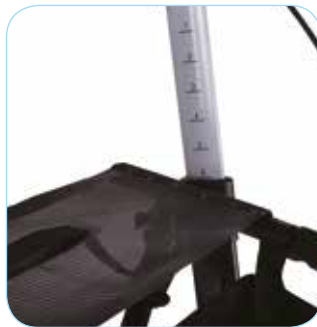

Frame and seat are tested and approved for maximum user weight of 200 kg. The brake mechanism is light yet positive. TPE-covered, unbreakable wheels.

HEIGHT ADJUSTABLE PUSH HANDLES

Server HD push handles are height adjustable with 10 positions, from 74 cm to 102 cm.

The seat height is 62 cm with an extra wide 55 cm seat base. User comfort is ensured with an optimal frame design and ergonomic push handles.

ACCESSORIES

Server HD can be fitted with a broad range of Rehasense accessories.

Smooth adjustable handle height and lockable handbrakes.

Seat height 62 cm.

Maintenance free brakes and TPE-covered unbreakable wheels.

Unique reinforced triangle profile and extra cross bar re-enforcement ensures to carry weight till 200 kg.

Stays firmly closed with the lock and is easy to open with the push button.

Practical easy-to-remove shopping bag with special designed easy-to-go clips.

TECHNICAL INFORMATION

Max. user weight: 200 kg

Item no: